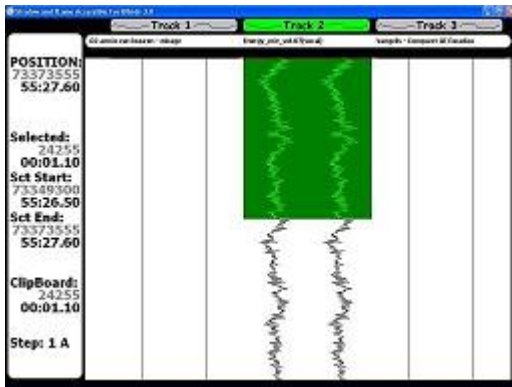

Direct download:

http://www.sudermariusz.com.pl/download/instaler_sh3.exe

http://www.sudermariusz.com.pl/download/instaler_sh3.exe

Screenshots:

pic 1 256 x 192

pic 2 256 x 192

http://www.sudermariusz.com.pl/screeny/shadow3_scr_1280_1024_en1.png
http://www.sudermariusz.com.pl/screeny/shadow3_scr_1280_1024_en2.png