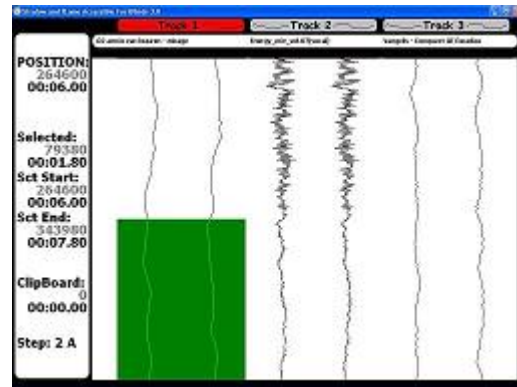

Direct download:

http://www.sudermariusz.com.pl/download/instaler_sh3.exe

http://www.sudermariusz.com.pl/download/instaler_sh3.exe

Screenshots:

pic 1 256 x 192

pic 2 256 x 192

http://www.sudermariusz.com.pl/screeny/shadow3_scr_1280_1024_en1.png
http://www.sudermariusz.com.pl/screeny/shadow3_scr_1280_1024_en2.png